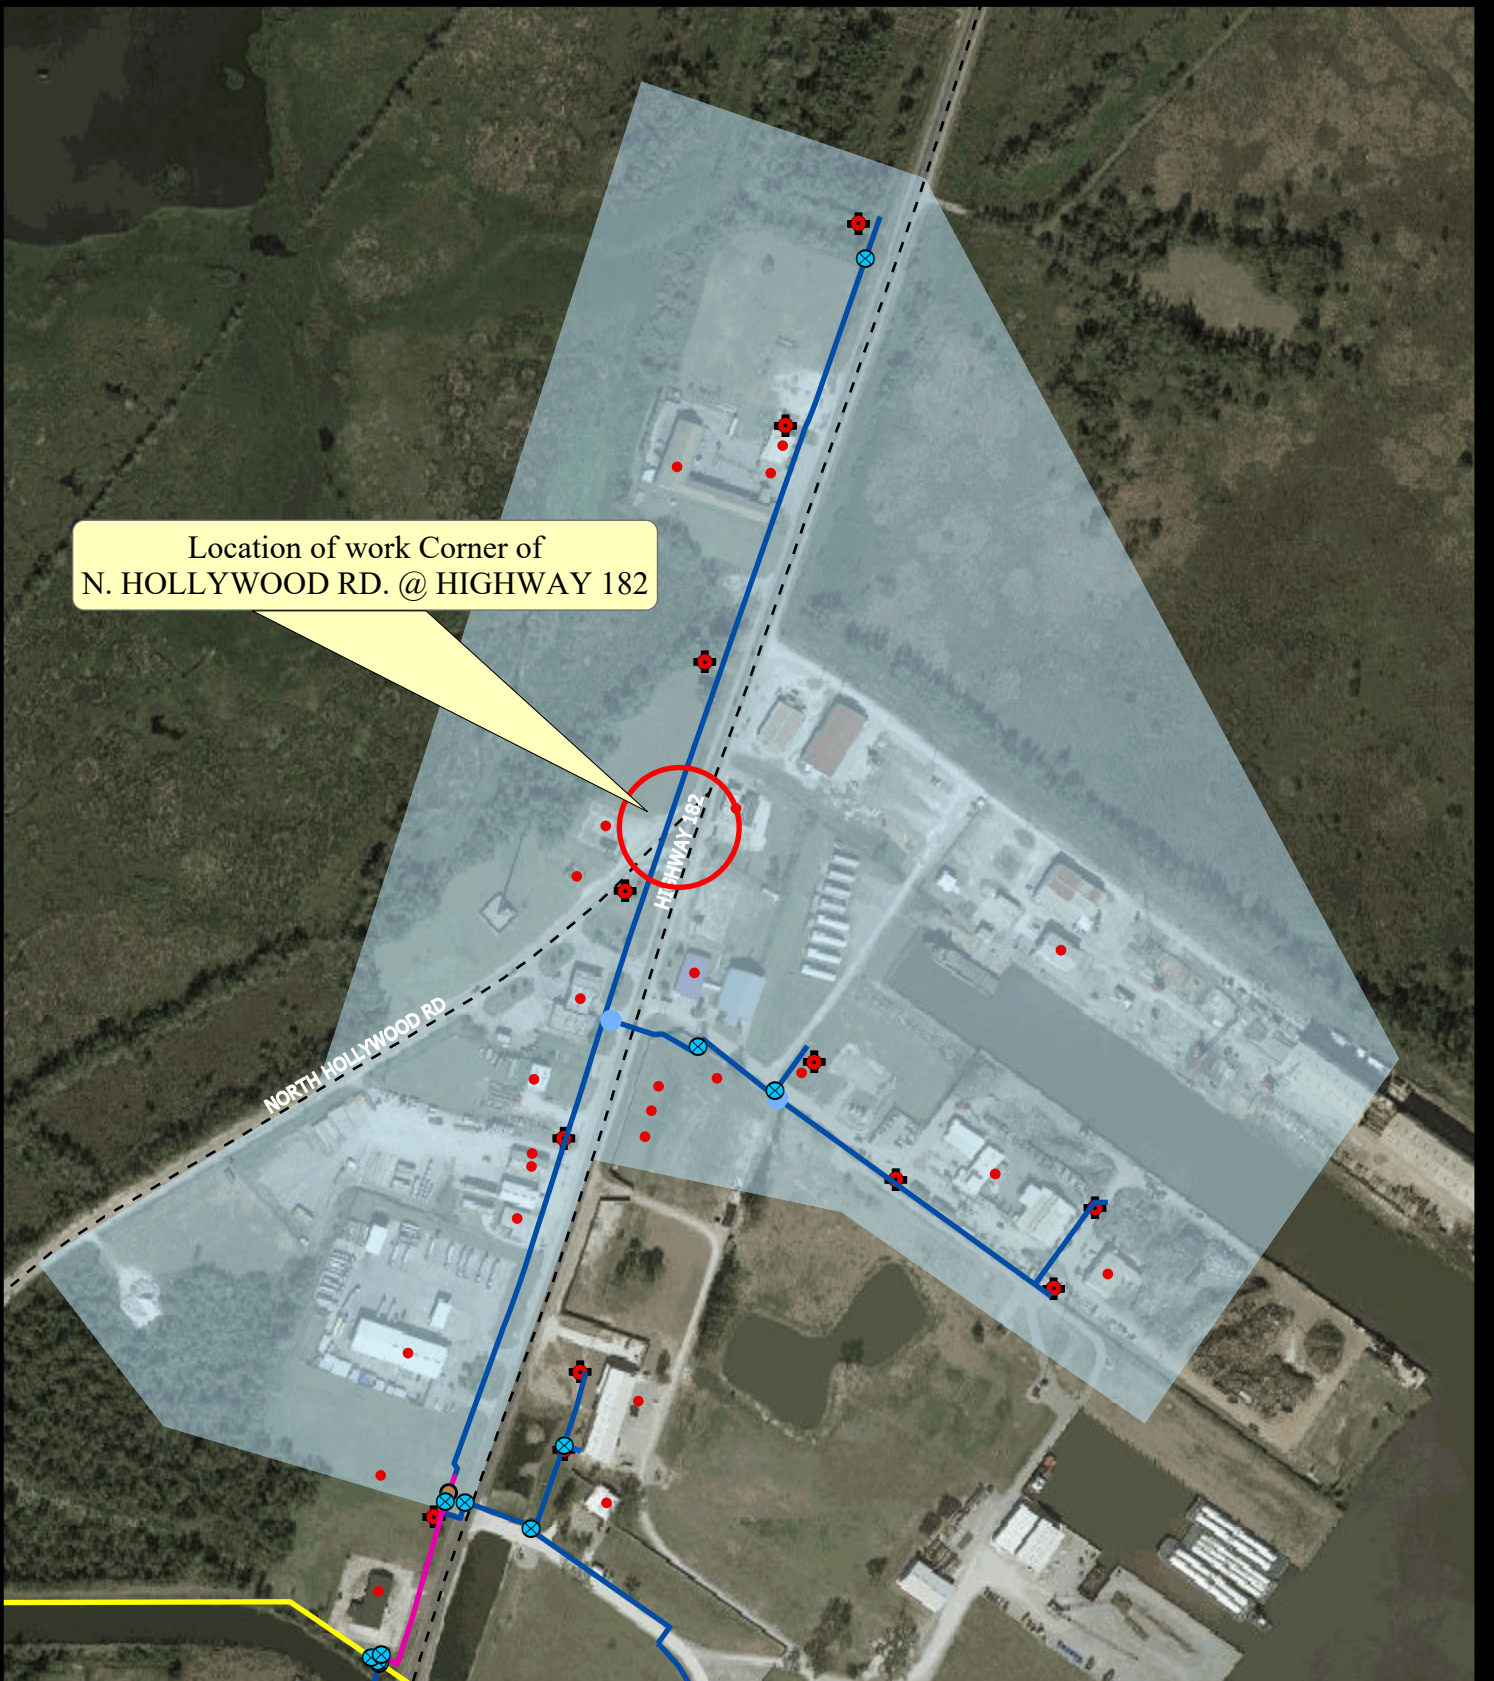

Location of work Corner of  
N. HOLLYWOOD RD. @ HIGHWAY 182

**WATER INTERRUPTION MAP - N. HOLLYWOOD RD @ HWY 182**

**■ AFFECTED AREA**

EST. 23 CUSTOMERS

FRIDAY, DECEMBER 13, 2019