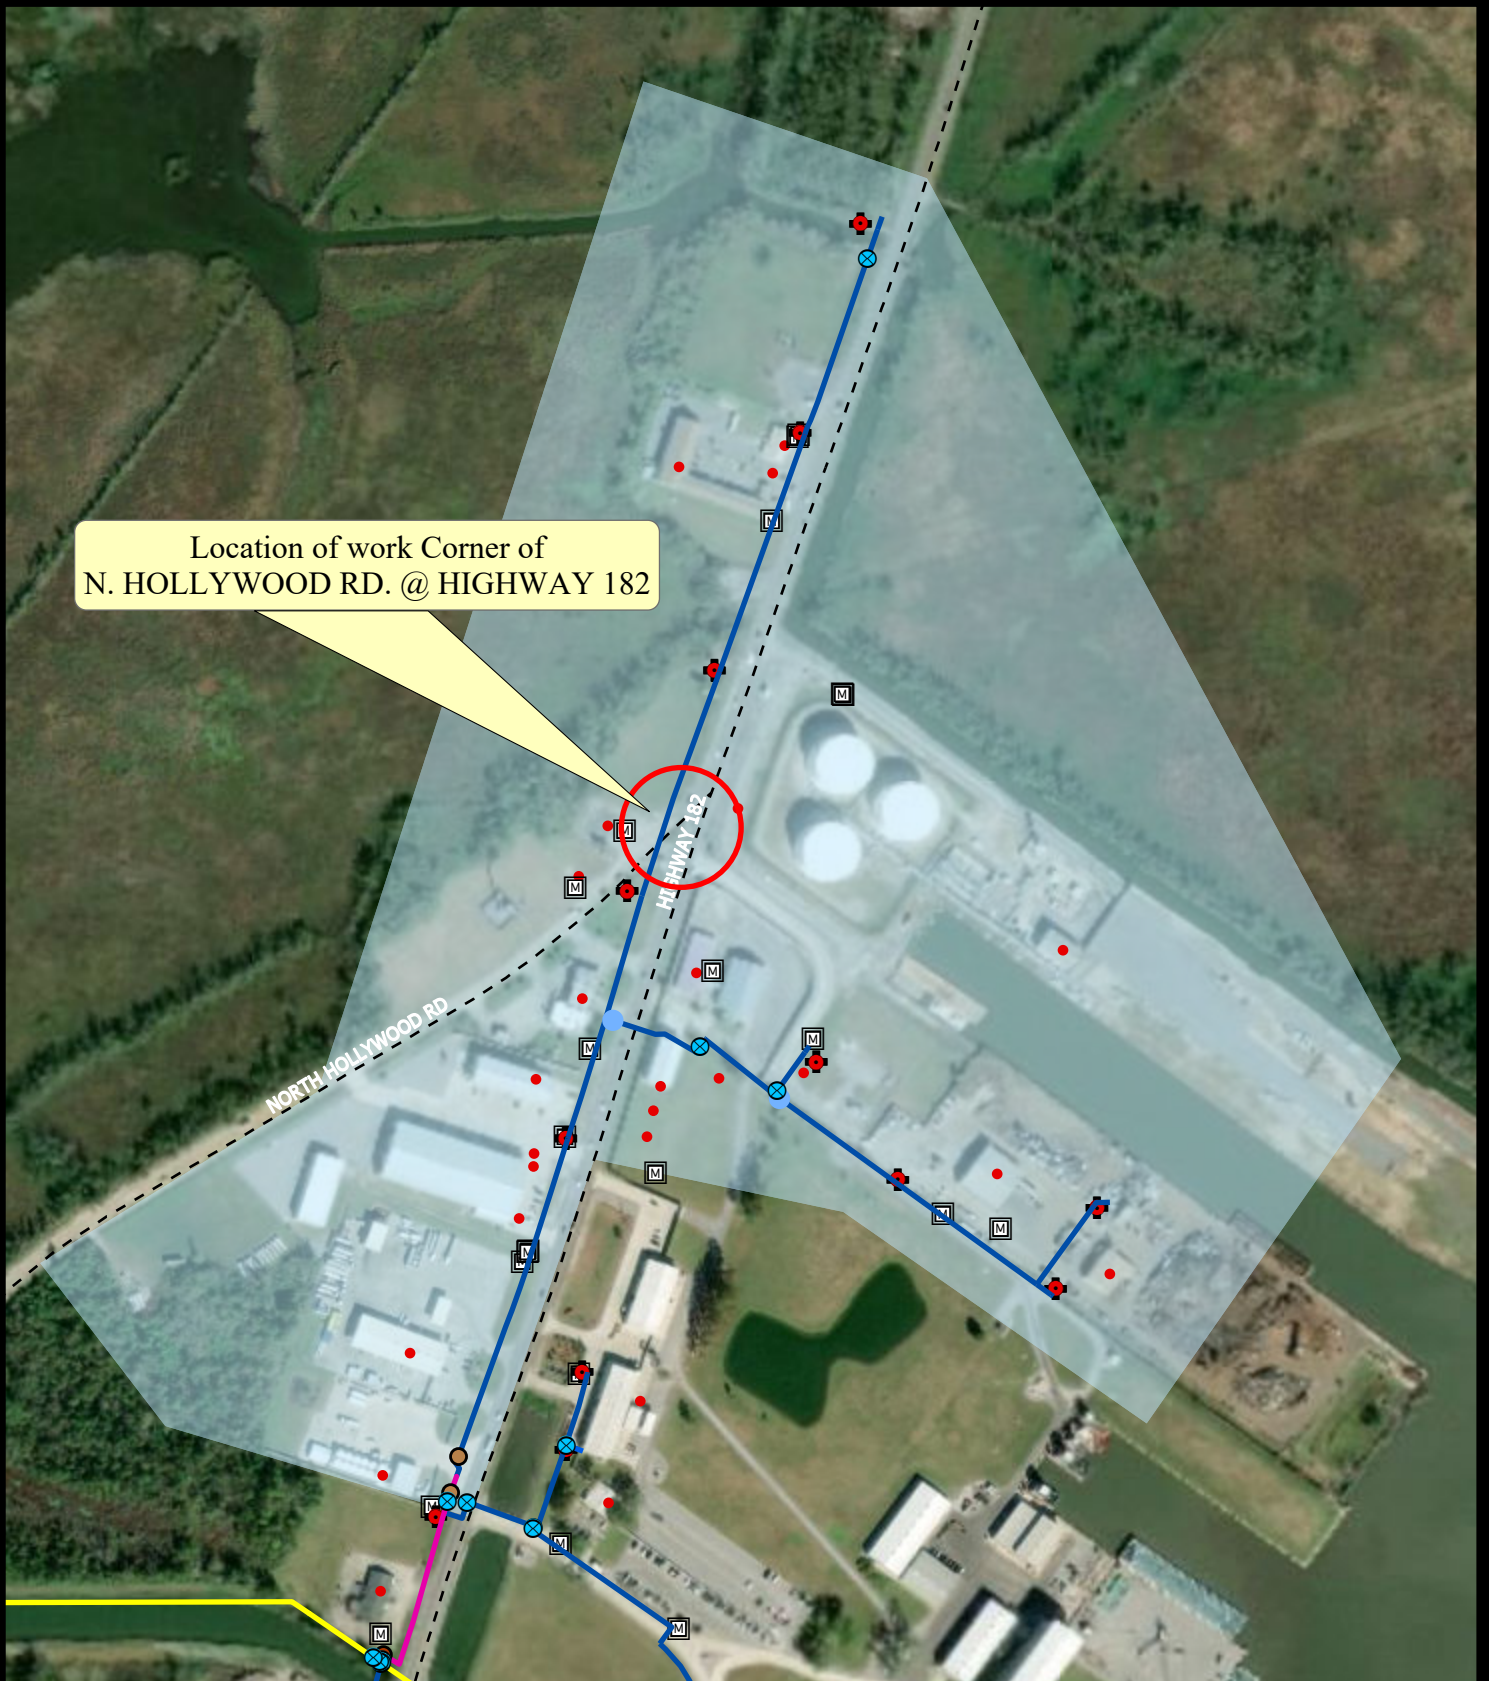

Location of work Corner of
N. HOLLYWOOD RD. @ HIGHWAY 182

WATER INTERRUPTION MAP - N. HOLLYWOOD RD @ HWY 182

■ AFFECTED AREA

EST. 23 CUSTOMERS

WEDNESDAY JANUARY 15, 2020