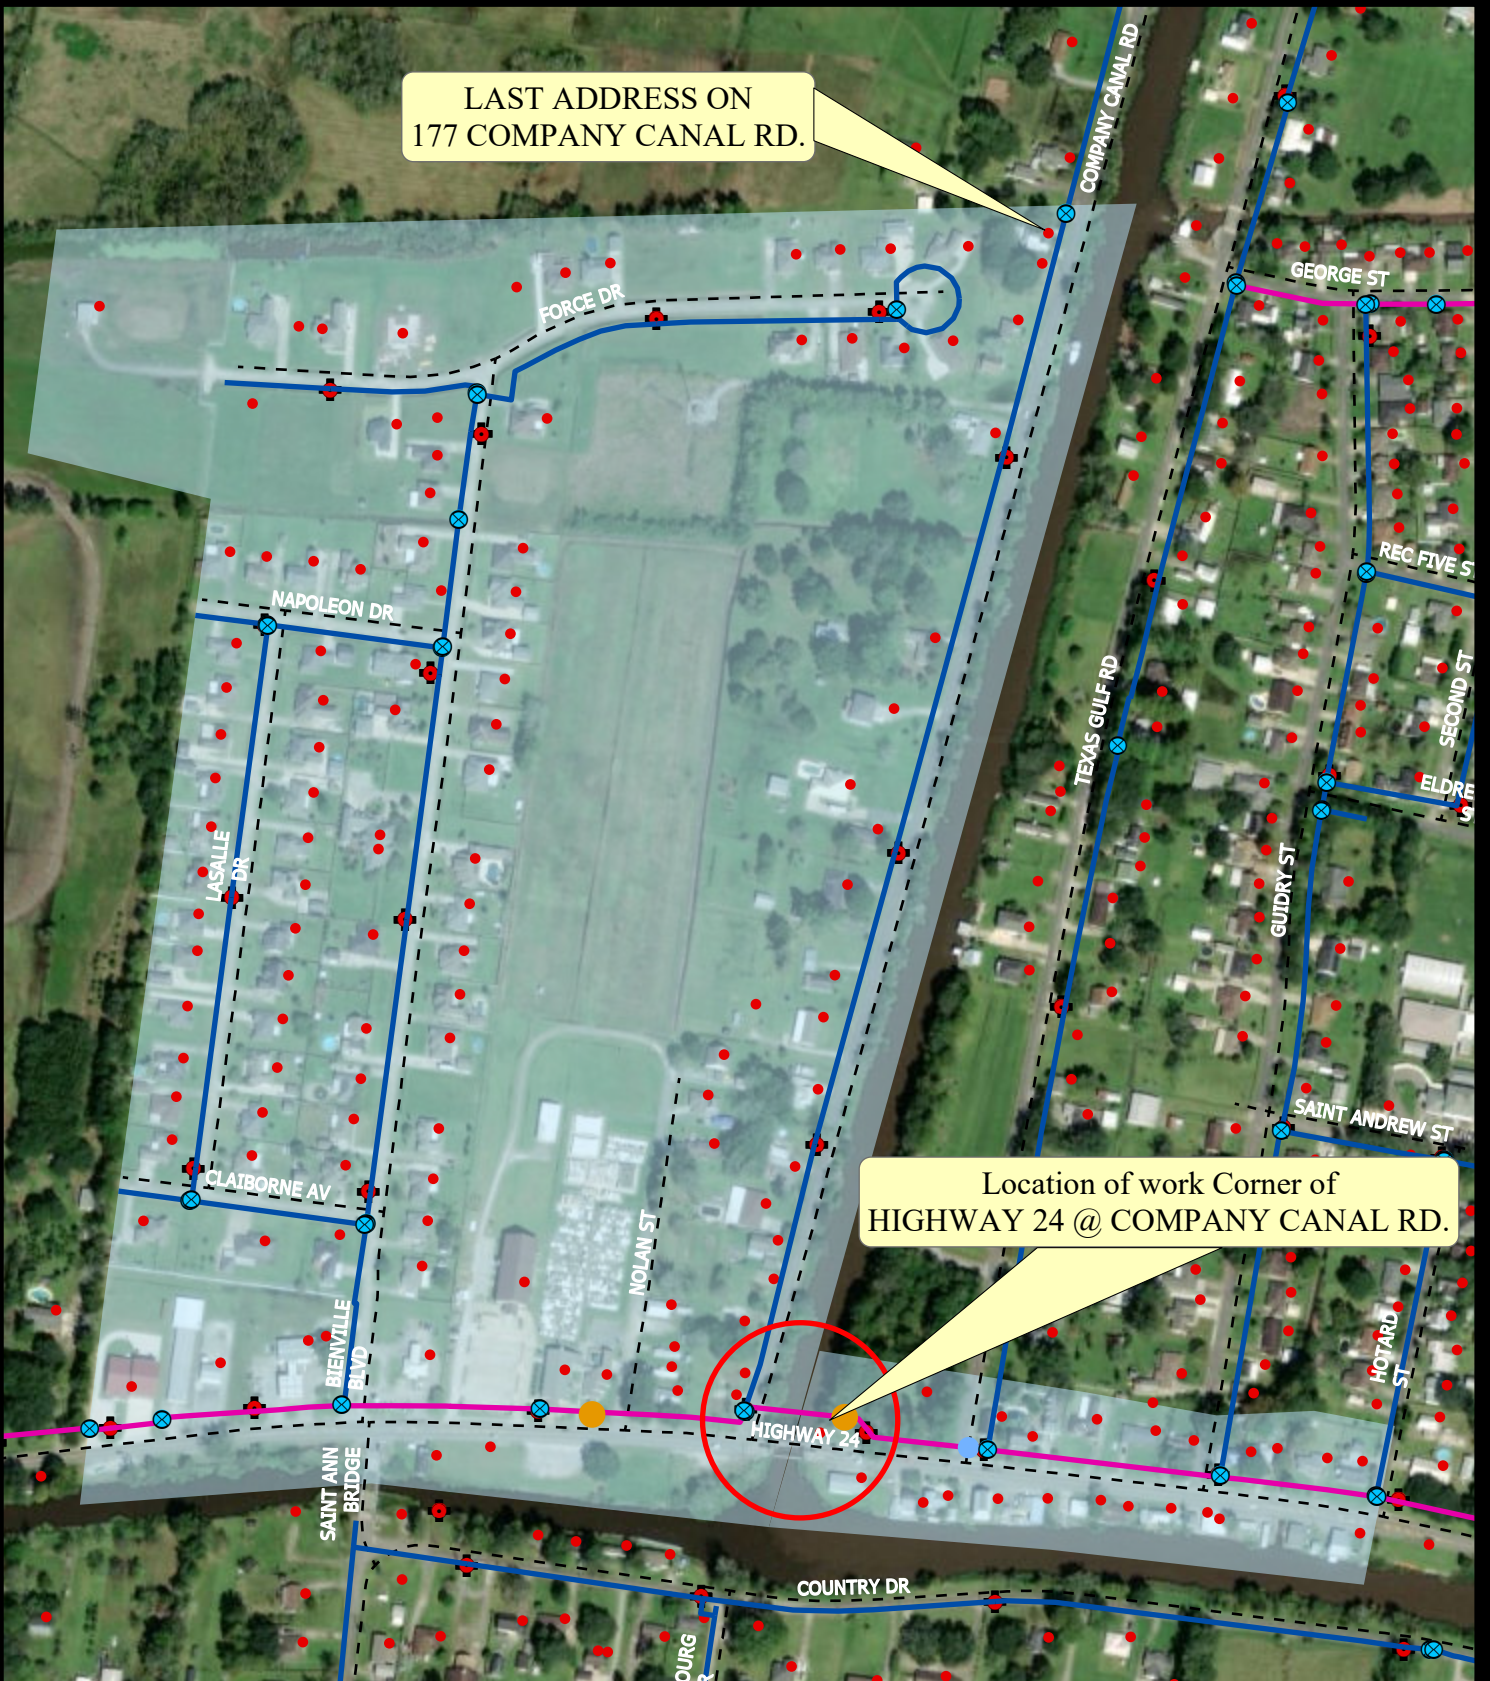

LAST ADDRESS ON
177 COMPANY CANAL RD.

Location of work Corner of
HIGHWAY 24 @ COMPANY CANAL RD.

WATER INTERRUPTION MAP - HIGHWAY 24 @ COMPANY CANAL RD.

■ AFFECTED AREA

EST. 139 CUSTOMERS

WEDNESDAY, NOVEMBER 20, 2019